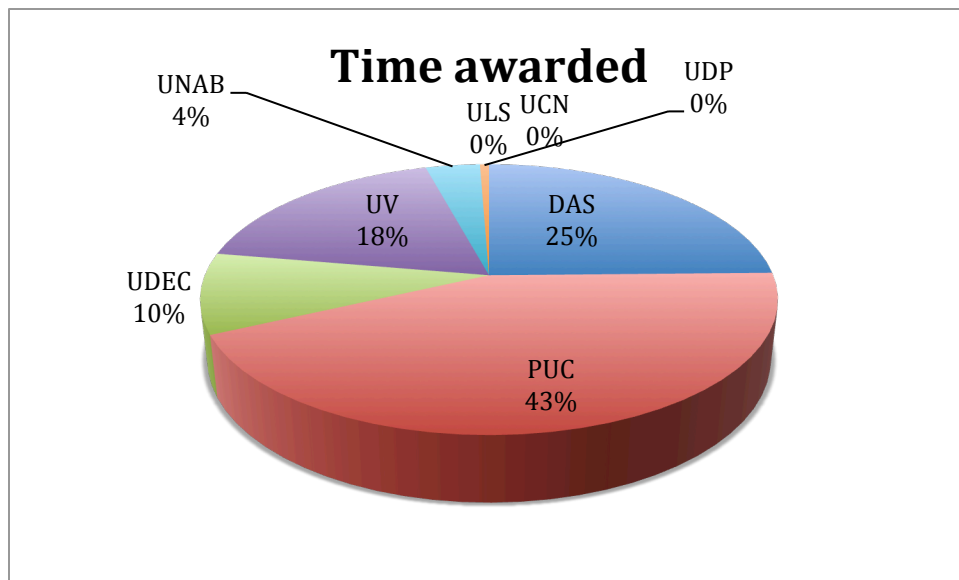

Statistics corresponding to the CNTAC 2015B Semester

Total Number of proposals received: 96

Galactic Panel: 59

Extragalactic Panel: 37

Subscription rates 2015B:

SMARTS 0.9m	0.7
SMARTS 1.3m	1.0
SMARTS 1.5m	1.4
Baade	2.6
Clay	2.3
Blanco	1.0
SOAR	1.8
EULER	0.8
REM	0.8
Danish	0.3
TRAPPIST	1.0
LCOGTN	0.8
PROMPT	1.0
MPG2.2m	1.6
ASTE	0.2
IRIS	0.3

2015B (Telescopes > 2 meters)