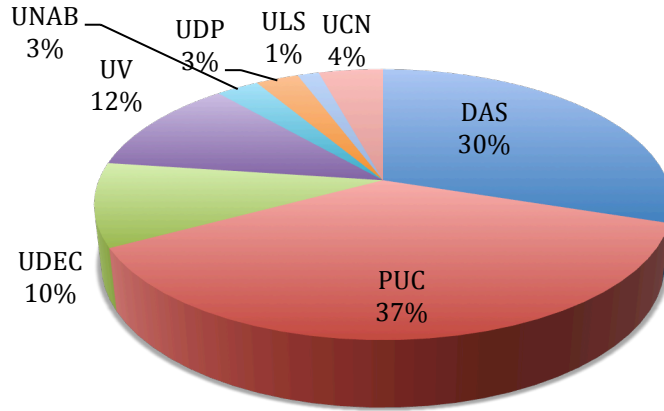

Submitted proposals