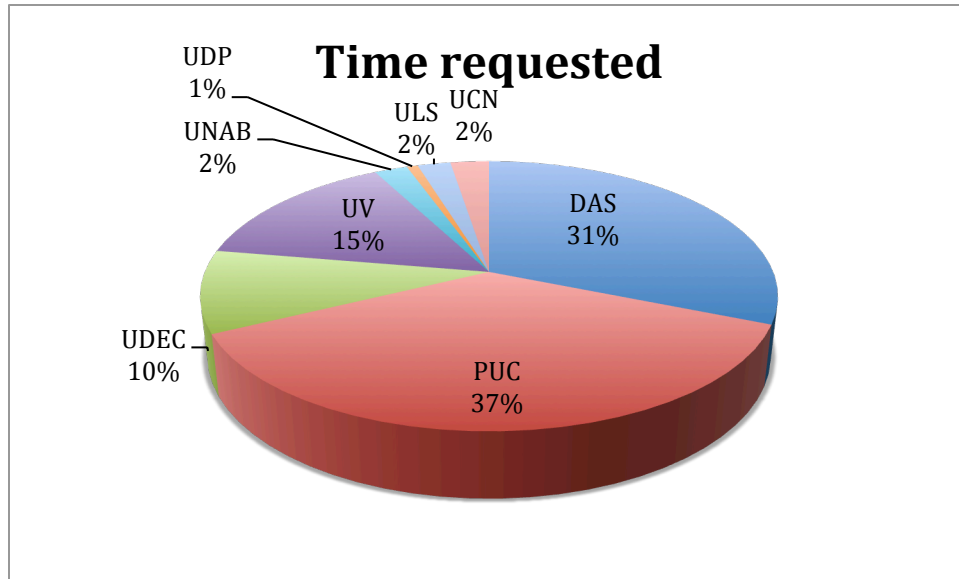

Statistics corresponding to the CNTAC 2015B Semester

Total Number of proposals received: 96

Galactic Panel: 59

Extragalactic Panel: 37

Subscription rates 2015B:

SMARTS 0.9m	0.7
SMARTS 1.3m	1.0
SMARTS 1.5m	1.4
Baade	2.6
Clay	2.3
Blanco	1.0
SOAR	1.8
EULER	0.8
REM	0.8
Danish	0.3
TRAPPIST	1.0
LCOGTN	0.8
PROMPT	1.0
MPG2.2m	1.6
ASTE	0.2
IRIS	0.3

2015B (Telescopes > 2 meters)