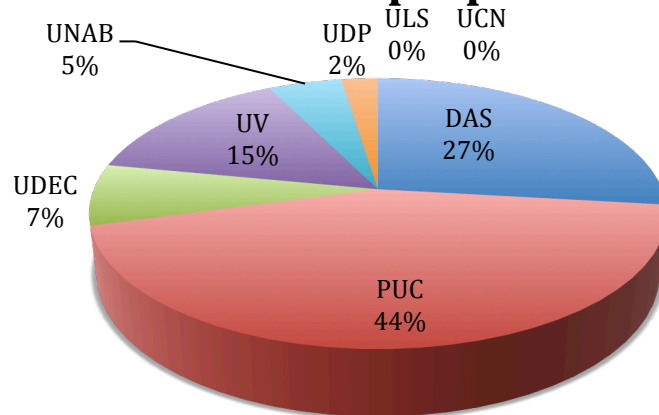

Successful proposals