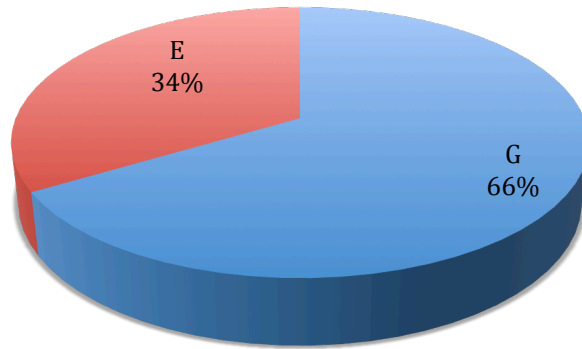

2015A (Telescopes > 2 meters):

Submitted proposals

Successful proposals

Time requested per panel

Time allocated

Submitted proposals

Successful proposals