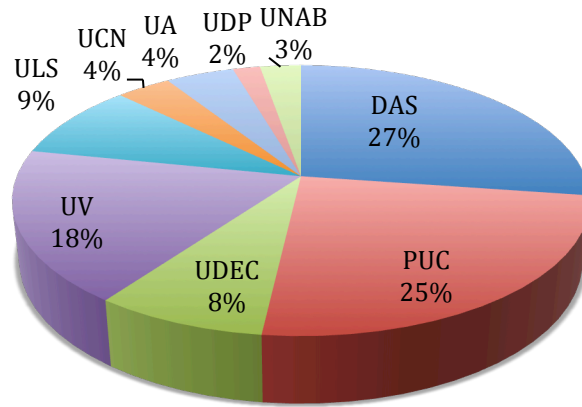

Statistics corresponding to the CNTAC 2015A Semester

Total Number of proposals received: 137

Galactic Panel: 95

Extragalactic Panel: 42

Subscription rates:

SMARTS 0.9m	2.2
SMARTS 1.3m	1.3
SMARTS 1.5m	1.2
Swope	1.1
duPont	2.2
Baade	2.0
Clay	2.9
Blanco	1.7
SOAR	2.2
EULER	1.4
REM	0.7
TRAPPIST	1.0
Danish	0.3
LCOGTN	0.8
PROMPT	1.0
MPG2.2m	3.1
Warsaw	1.2
ASTE	0.3

2015A (Telescopes > 2 meters):

Submitted proposals

Successful proposals

Time requested per panel

Time allocated

Submitted proposals

Successful proposals