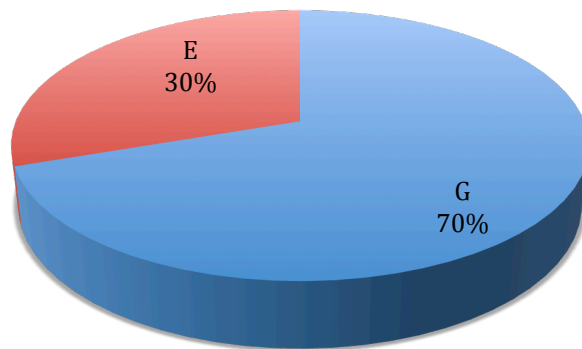

2015A (Telescopes > 2 meters):

Submitted proposals

Successful proposals

Time requested per panel

Time allocated

Submitted proposals

Successful proposals