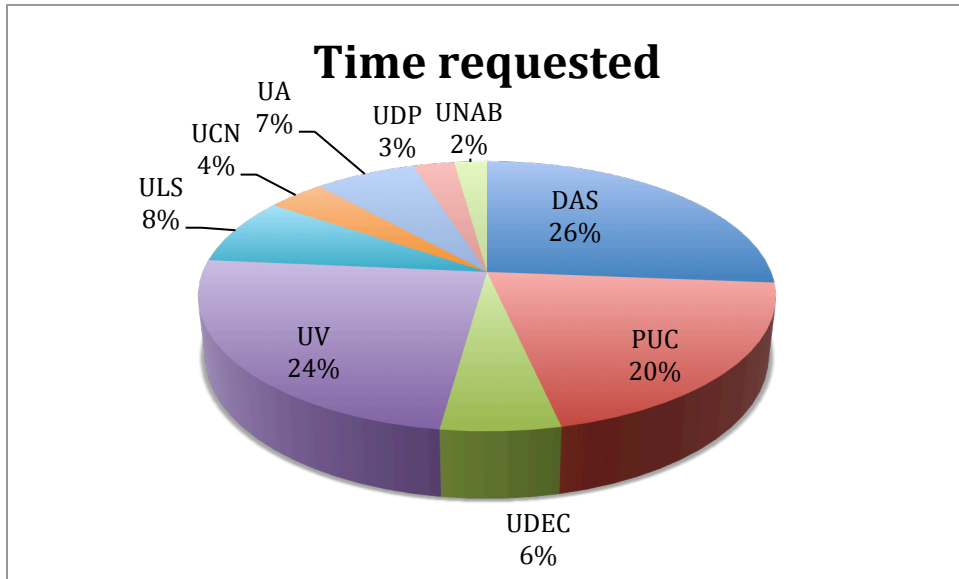

Statistics corresponding to the CNTAC 2015A Semester

Total Number of proposals received: 137

Galactic Panel: 95

Extragalactic Panel: 42

Subscription rates:

SMARTS 0.9m	2.2
SMARTS 1.3m	1.3
SMARTS 1.5m	1.2
Swope	1.1
duPont	2.2
Baade	2.0
Clay	2.9
Blanco	1.7
SOAR	2.2
EULER	1.4
REM	0.7
TRAPPIST	1.0
Danish	0.3
LCOGTN	0.8
PROMPT	1.0
MPG2.2m	3.1
Warsaw	1.2
ASTE	0.3

2015A (Telescopes > 2 meters):

Submitted proposals

Successful proposals

Time requested per panel

Time allocated

Submitted proposals

Successful proposals