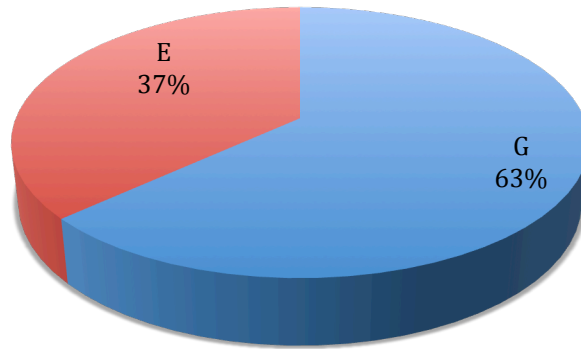

2015A (Telescopes > 2 meters):

Submitted proposals

Successful proposals

Time requested per panel

Time allocated

Submitted proposals

Successful proposals