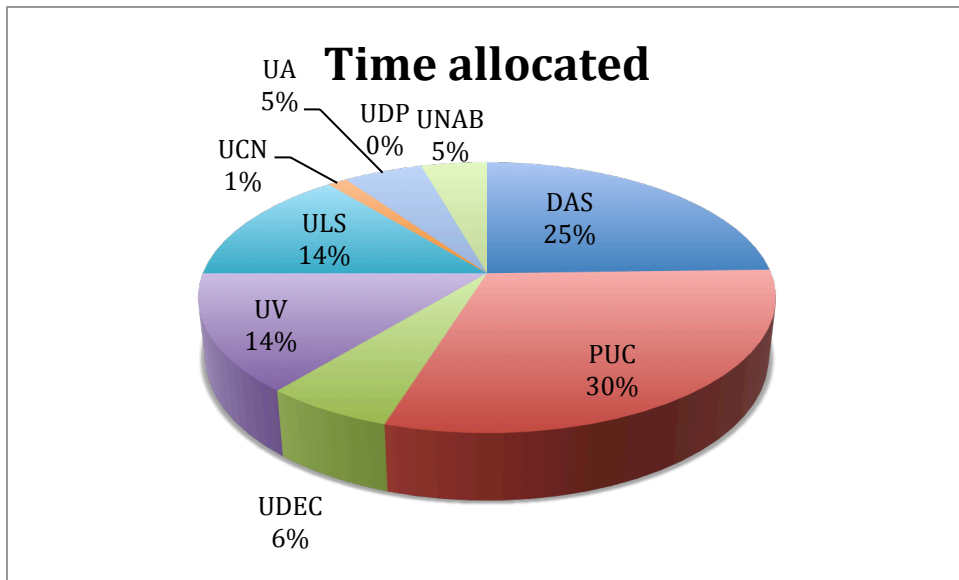

Statistics corresponding to the CNTAC 2015A Semester

Total Number of proposals received: 137

Galactic Panel: 95

Extragalactic Panel: 42

Subscription rates:

SMARTS 0.9m	2.2
SMARTS 1.3m	1.3
SMARTS 1.5m	1.2
Swope	1.1
duPont	2.2
Baade	2.0
Clay	2.9
Blanco	1.7
SOAR	2.2
EULER	1.4
REM	0.7
TRAPPIST	1.0
Danish	0.3
LCOGTN	0.8
PROMPT	1.0
MPG2.2m	3.1
Warsaw	1.2
ASTE	0.3

2015A (Telescopes > 2 meters):

Submitted proposals

Successful proposals

Time requested per panel

Time allocated

Submitted proposals

Successful proposals