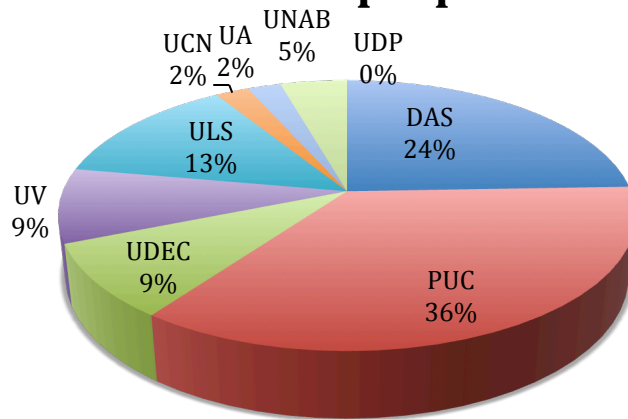

Statistics corresponding to the CNTAC 2015A Semester

Total Number of proposals received: 137

Galactic Panel: 95

Extragalactic Panel: 42

Subscription rates:

SMARTS 0.9m	2.2
SMARTS 1.3m	1.3
SMARTS 1.5m	1.2
Swope	1.1
duPont	2.2
Baade	2.0
Clay	2.9
Blanco	1.7
SOAR	2.2
EULER	1.4
REM	0.7
TRAPPIST	1.0
Danish	0.3
LCOGTN	0.8
PROMPT	1.0
MPG2.2m	3.1
Warsaw	1.2
ASTE	0.3

2015A (Telescopes > 2 meters):

Submitted proposals

Successful proposals

Time requested per panel

Time allocated

Submitted proposals

Successful proposals